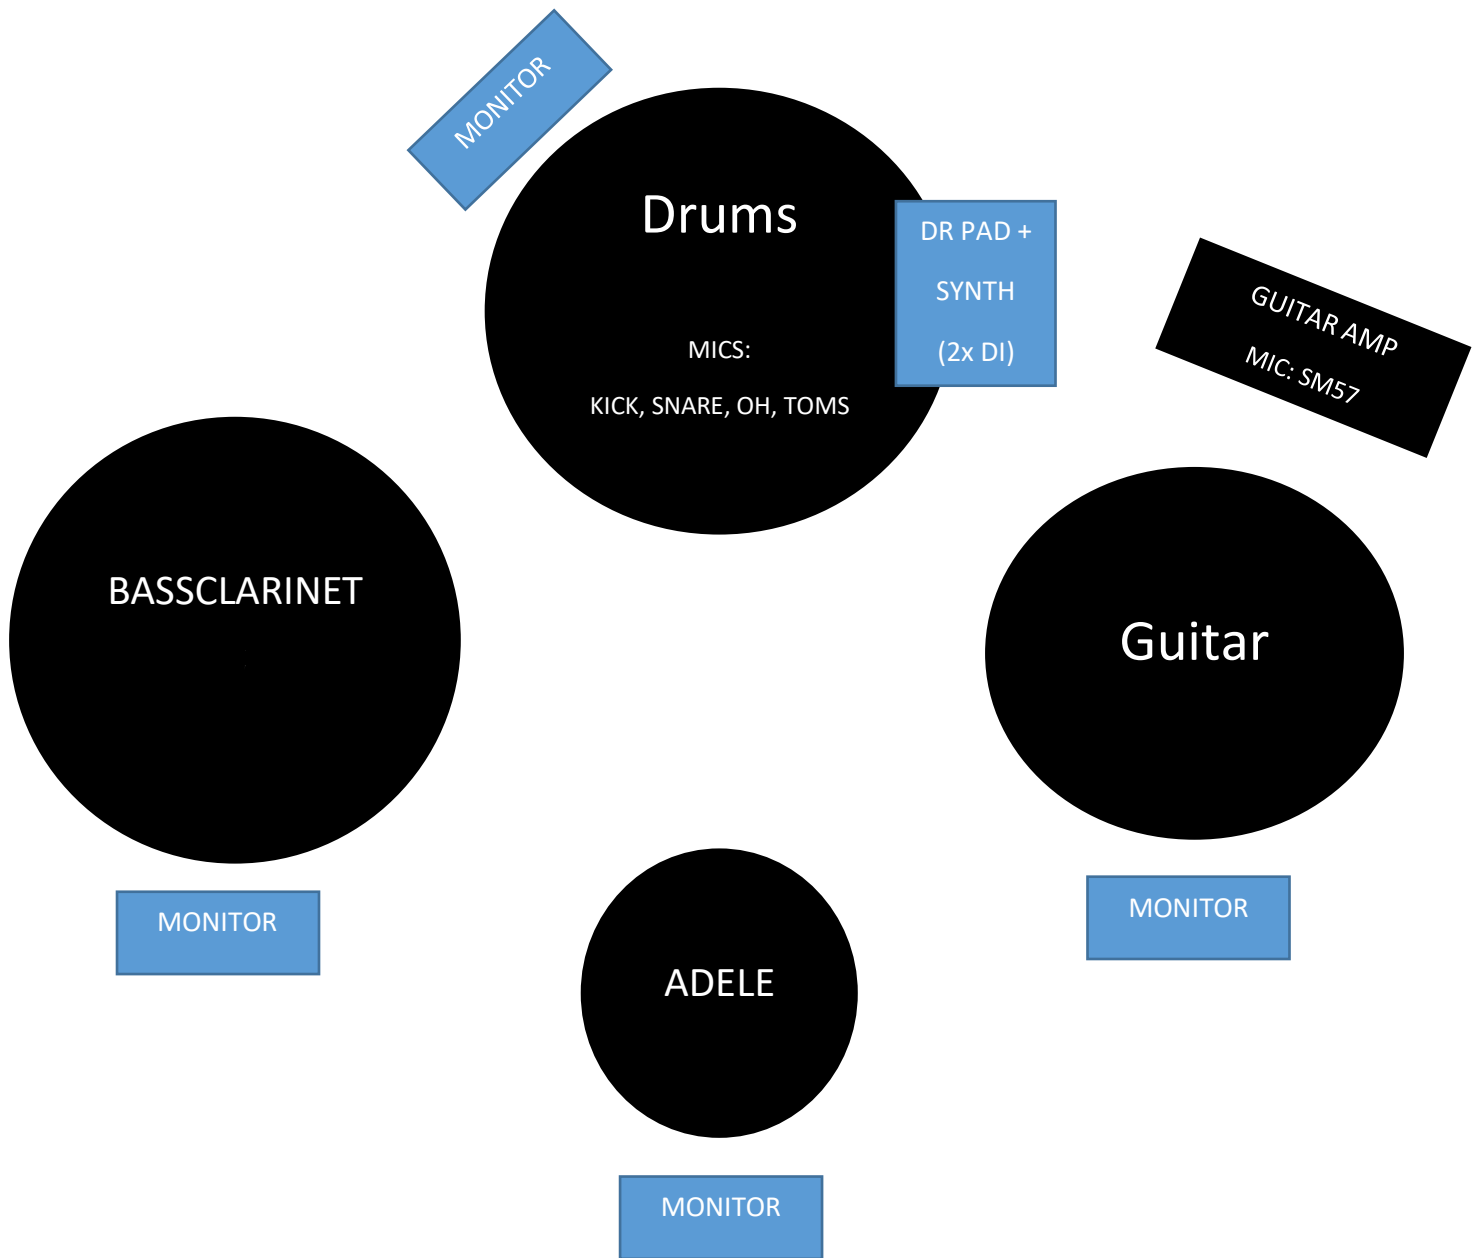

THANK YOU

<b>LIGHTING</b>
<b>RED, BLUE, GREEN, YELLOW</b>

There is a lighting script which explains what is needed :)

Contact:

BAND [booking@edi-nulz.com](mailto:booking@edi-nulz.com)

BOOKING AGENCY [bantu.musicbooking@gmail.com](mailto:bantu.musicbooking@gmail.com)

AUDIENCE