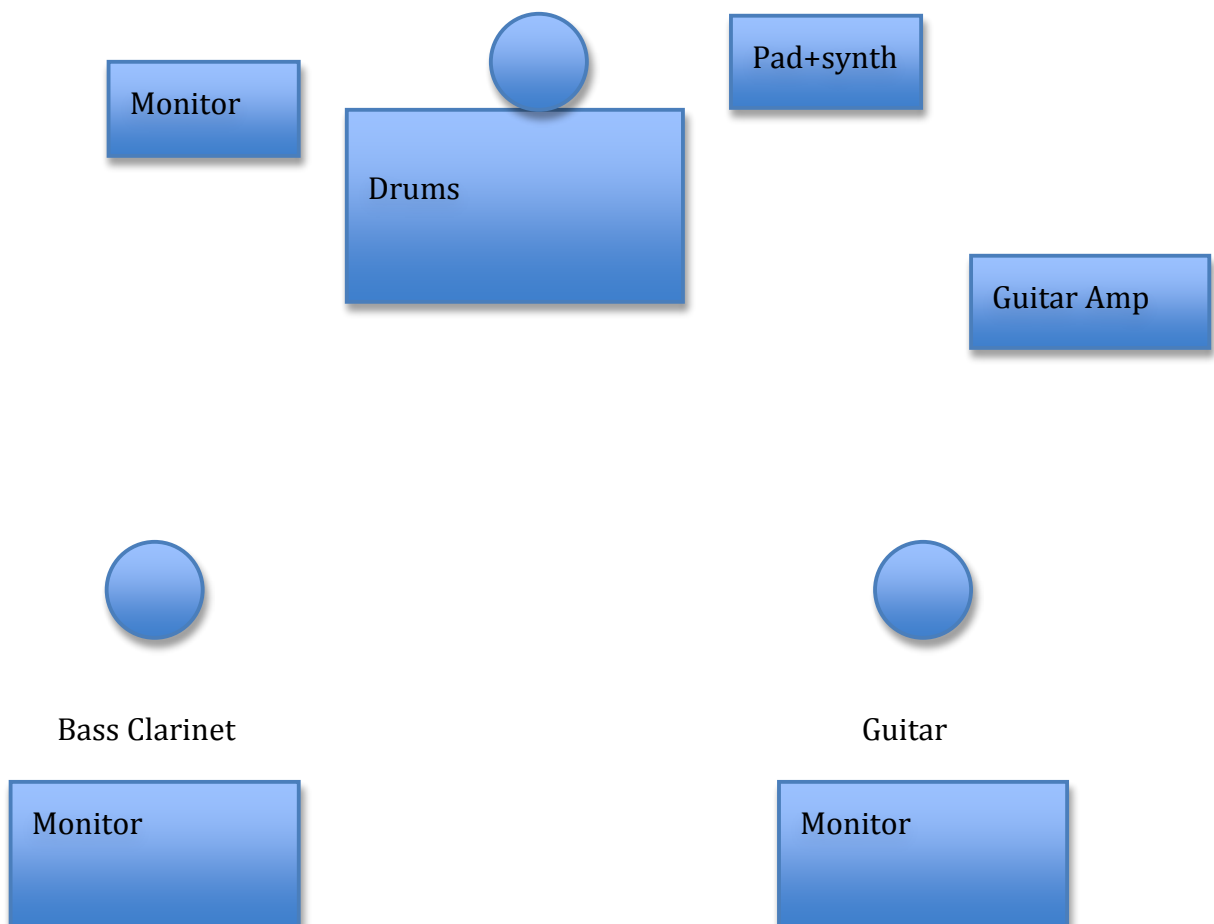

EDI NULZ

RIDER (venue has backline)

WE NEED	WE HAVE
GUITAR AMPLIFIER Fender Bassman, VOX AC30 or similar	GUITARS (Baritone and Standard) + PEDALS + CABLES
1x GUITAR MIC (e.g. SM57)	
DRUM SET KICK (20"), SNARE (14"), LOW TOM (16"), 4x CYMBAL STANDS, HIHAT STAND, DRUM SEAT, SNARE STAND, Kick Pedal	DRUM CYMBALS
4x DRUM MICS (SN, KICK, 2 OH, optional TOM)	
	Roland SPDS PAD
2x MONO DI (for DR PAD + Synth)	POCKET PIANO (Synth)
	BASSCLARINET , 2x DPA CLIP MICS for Bassclarinet +48v
3X MONITOR	

THANK YOU

Contact:

BAND: Valentin Schuster, 0049 176 71726647, booking@edi-nulz.com

Guit: